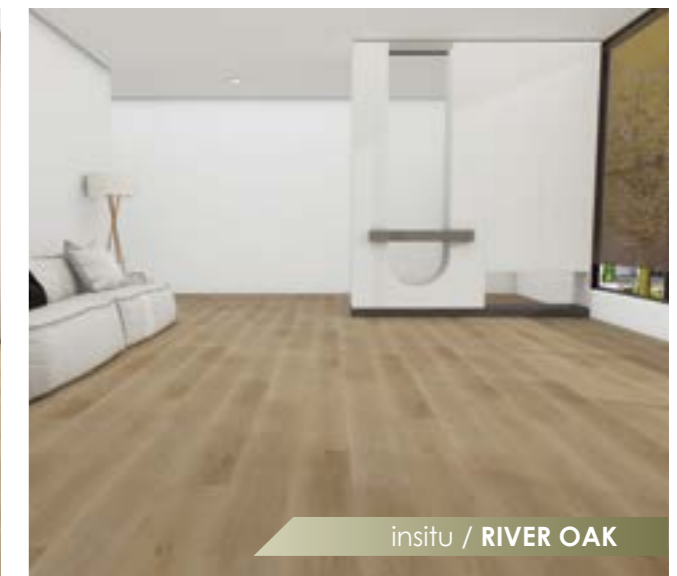

insitu / **NATURAL OAK**

insitu / **RIVER OAK**