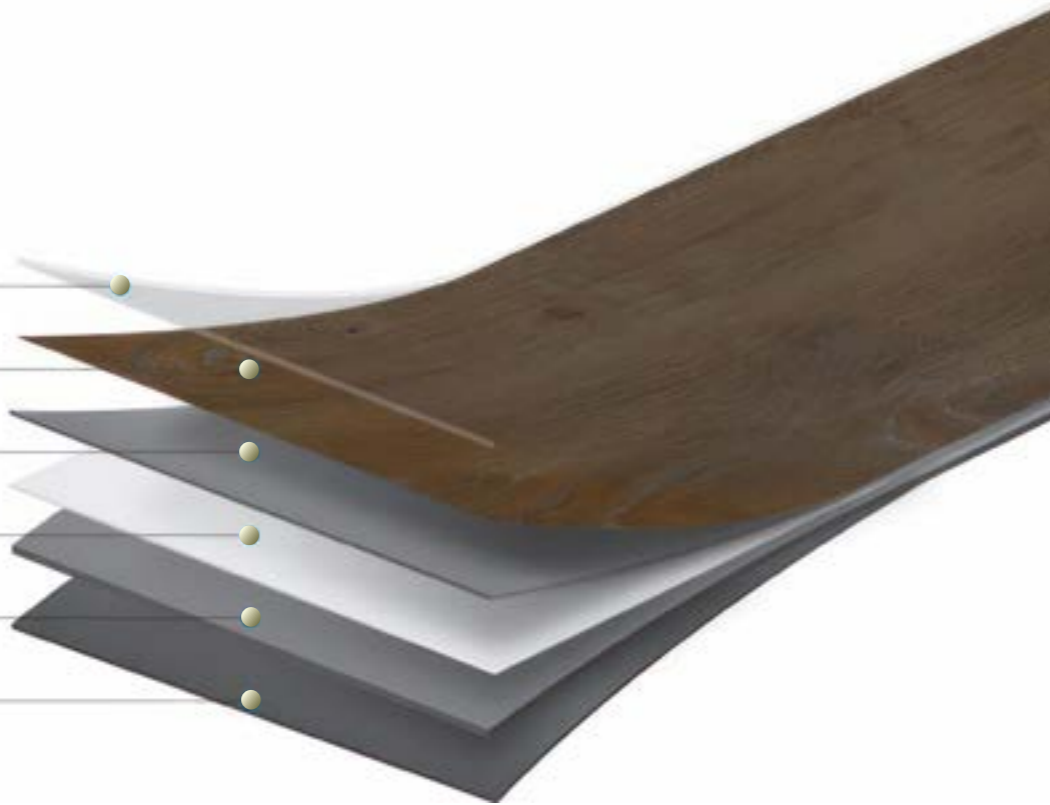

VIVA LVT PLANK COMPOSITION

LUXURY MEETS ENGINEERED BRILLIANCE

UV Coating / Wear Layer

Decorative Layer

Middle Layer 1

Glass Fibre Layer

Middle layer 2

Balance Layer

LUXURY MEETS
FUNCTIONALITY
VIVA LUXURY
VINYL PLANKS

insitu / PAPERBARK

insitu / HIGHLAND OAK

VIVA LUXURY VINYL PLANKS IS A COLLECTION OF DESIGNER DECORS PRESENTED IN A FASHIONABLE LONG WIDE BOARD.

100% waterproof and extremely stable, Viva Luxury Vinyl Plank is available in 4.5mm thickness and can be used for residential as well as light commercial applications.

This range features market leading Australian decors along with other renowned authentic designs. When used in conjunction with a reputable hard-set flooring adhesive, Viva Luxury Planks offers an unrivalled low maintenance flooring solution.