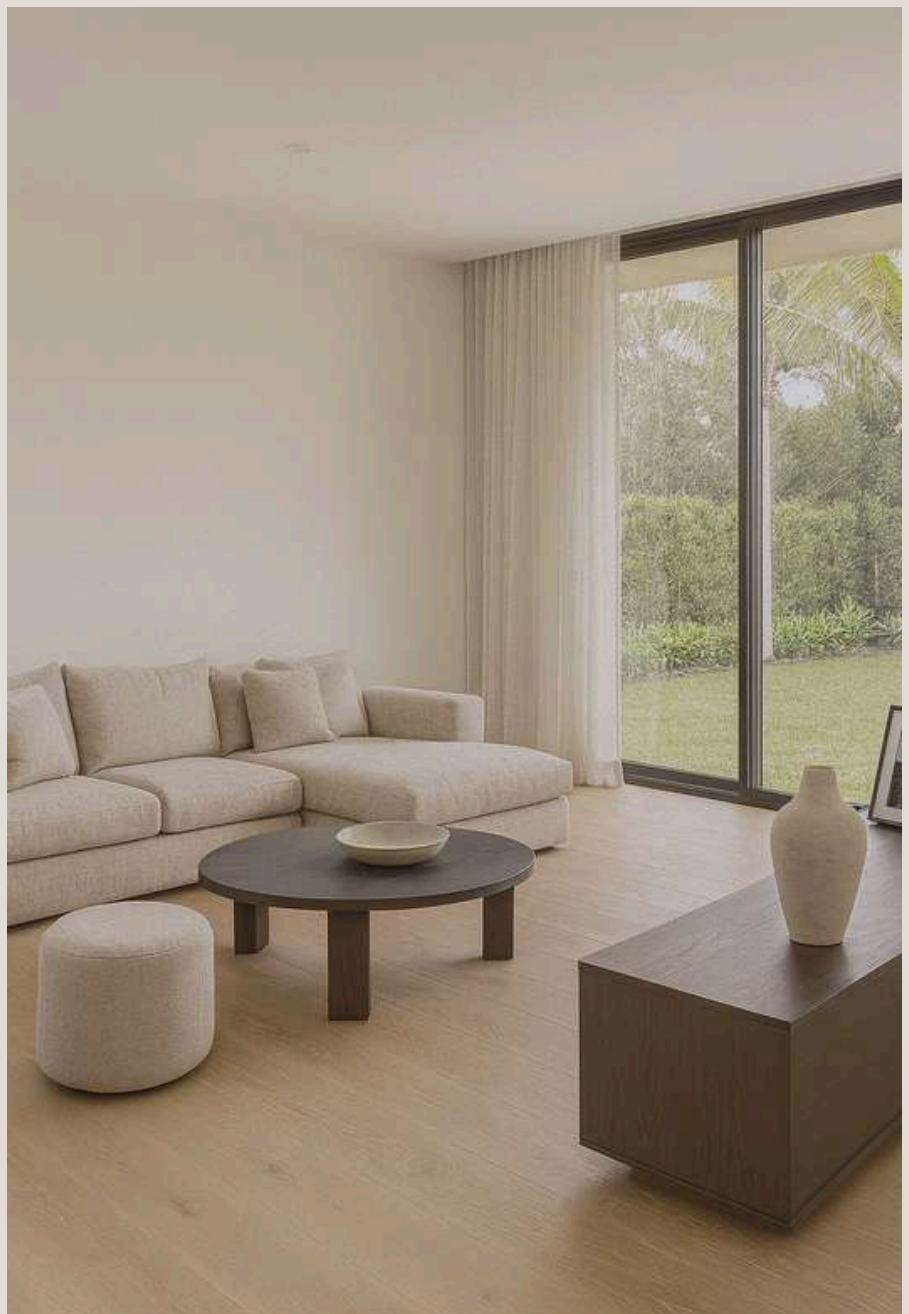

British Oak Natural 708

Natural honey-brown tones showcase traditional oak character, creating a timeless and welcoming foundation.

Available in AB Grade.