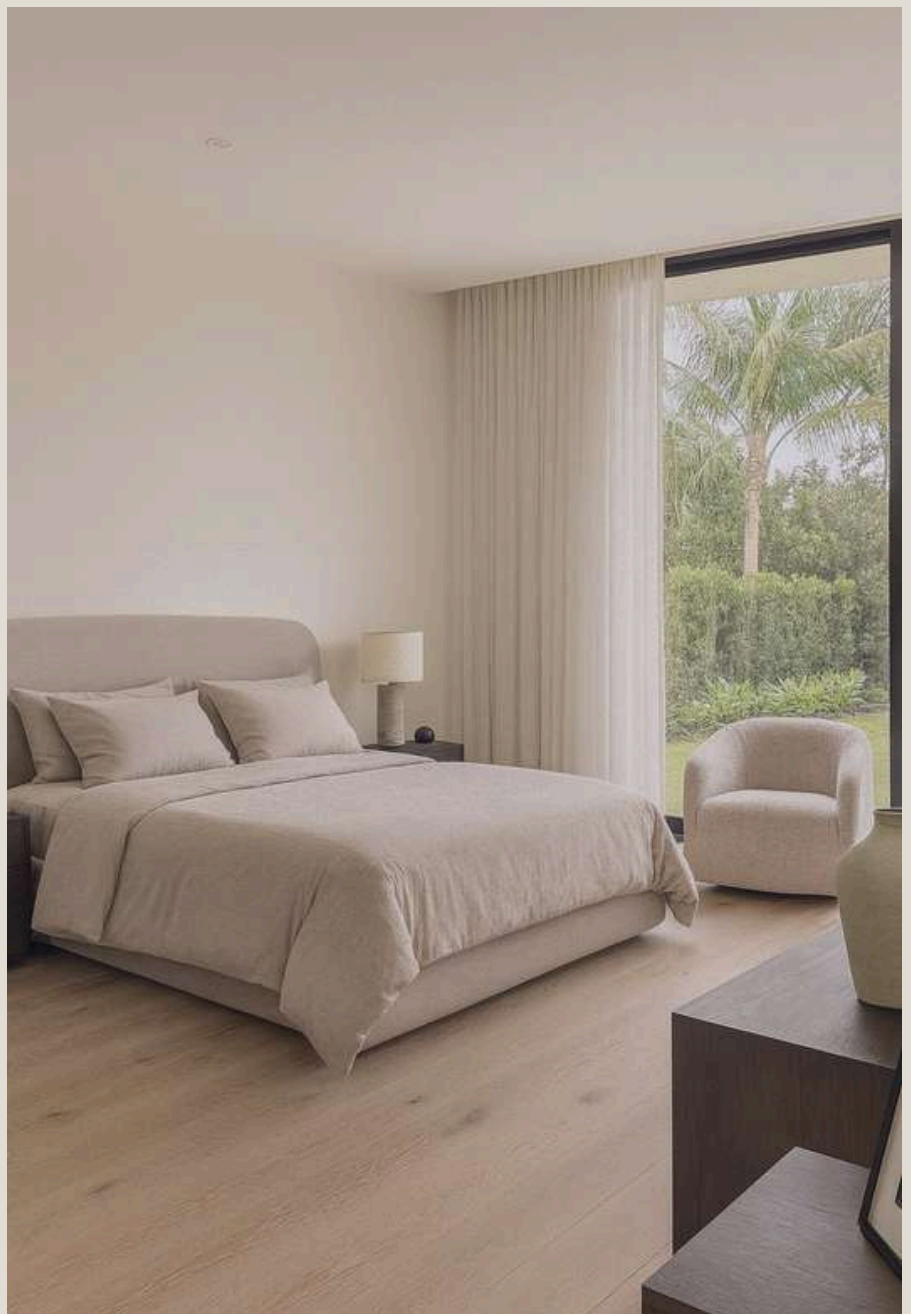

Available in AB Grade.

Boathouse 707

Light brown with coastal-inspired ashiness, Boathouse evokes laid-back charm and a sense of rustic simplicity.

Available in AB Grade.

British Oak Natural 708

Natural honey-brown tones showcase traditional oak character, creating a timeless and welcoming foundation.