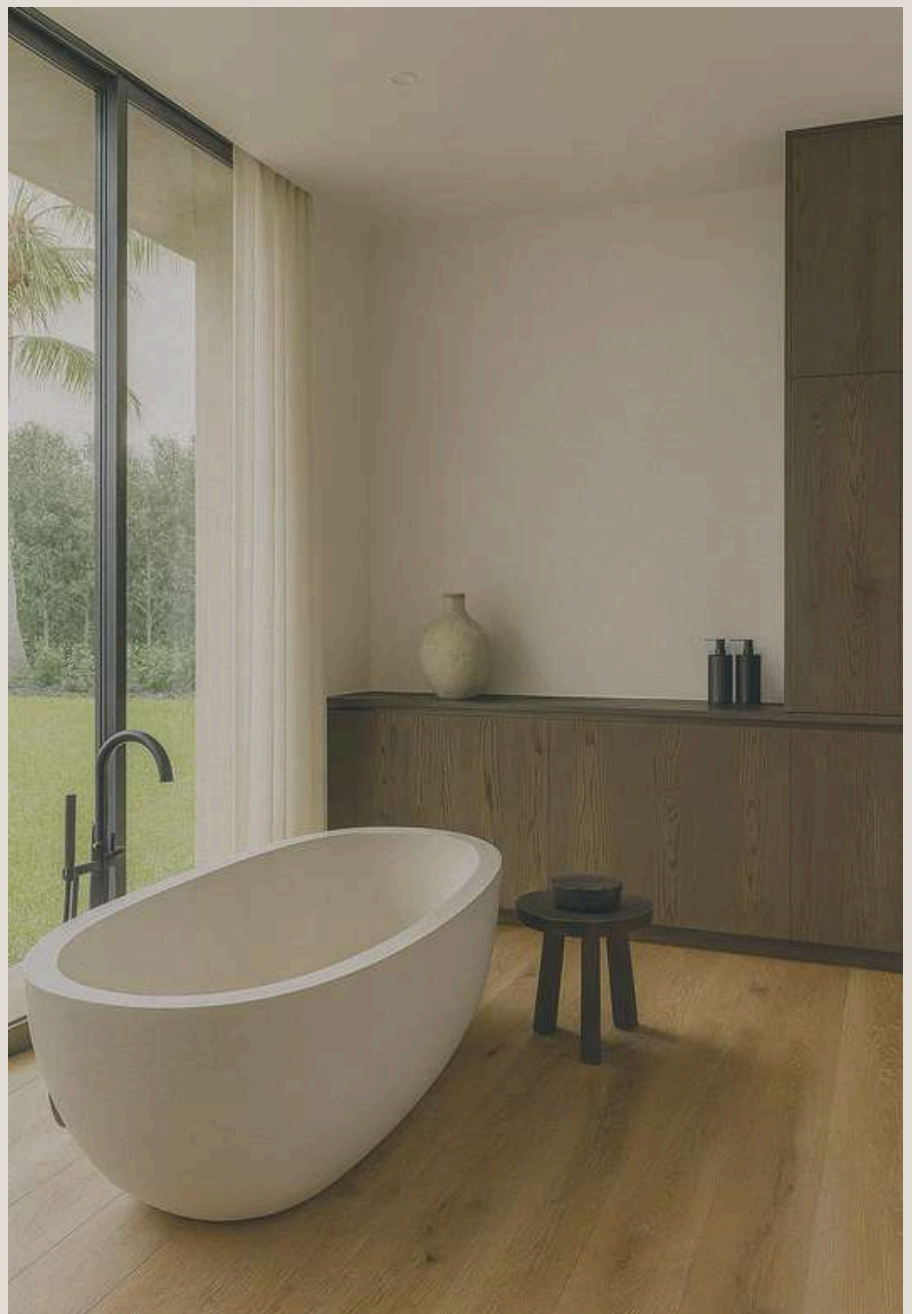

Oyster Bay 710

A rich honey shade that balances warmth with elegance, Oyster Bay complements both modern and classic furnishings.

Available in AB Grade.